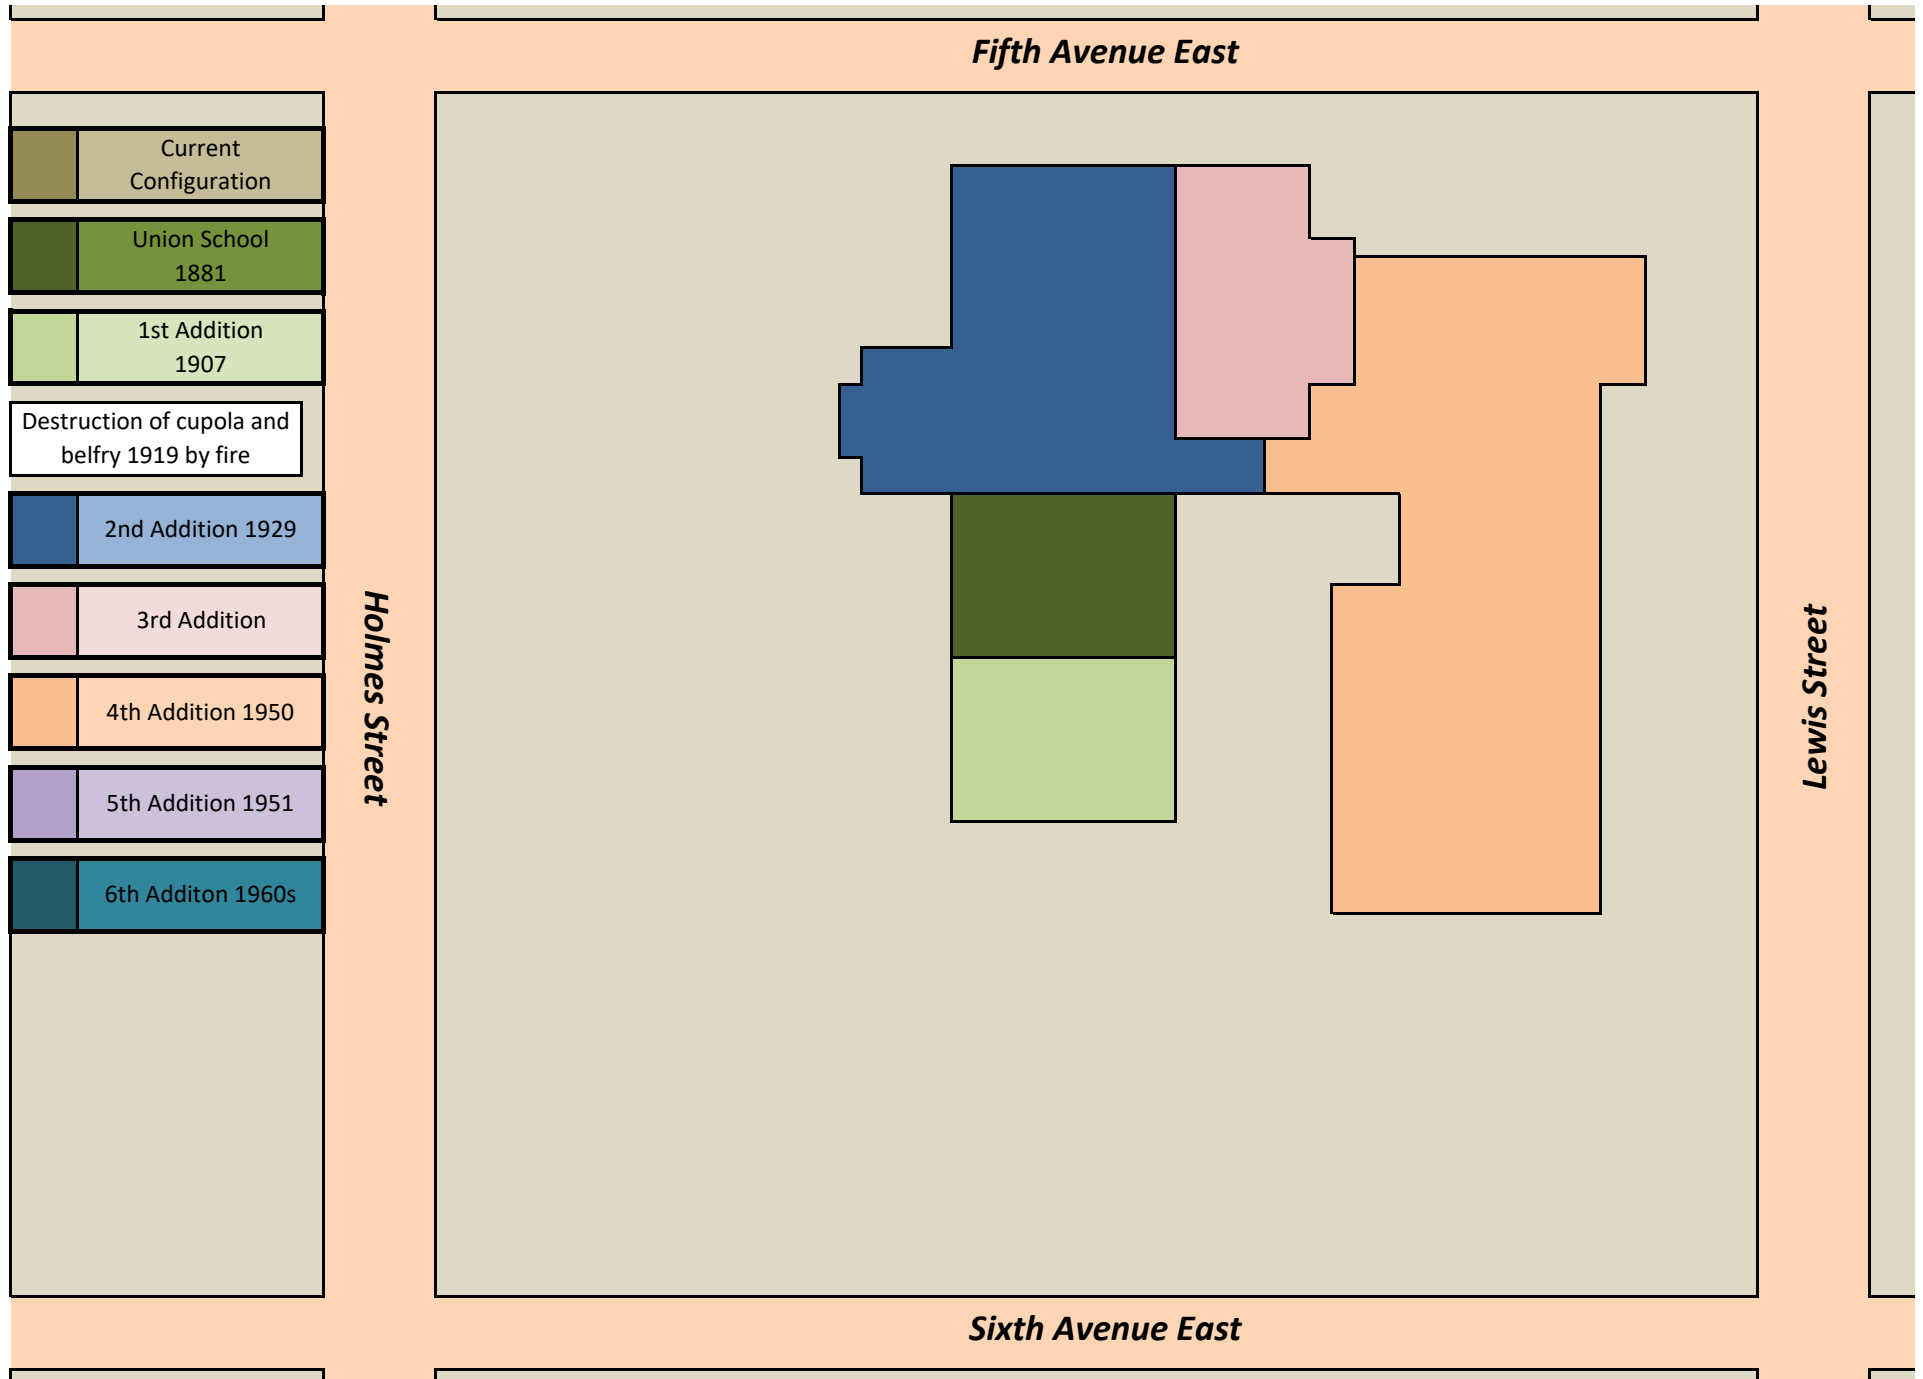

SHAKOPEE PUBLIC SCHOOL BLOCK

estimate of building and grounds of Block #74 in Shakopee named "Public School Block" from 1881-2018

Fifth Avenue East

Holmes Street

Lewis Street

Sixth Avenue East

	Current Configuration
	Union School 1881
	1st Addition 1907
	Destruction of cupola and belfry 1919 by fire
	2nd Addition 1929
	3rd Addition
	4th Addition 1950
	5th Addition 1951
	6th Additon 1960s

SHAKOPEE PUBLIC SCHOOL BLOCK

estimate of building and grounds of Block #74 in Shakopee named "Public School Block" from 1881-2018

Fifth Avenue East

Lewis Street

Holmes Street

Sixth Avenue East

Current Configuration
Union School 1881
1st Addition 1907
Destruction of cupola and belfry 1919 by fire
2nd Addition 1929
3rd Addition
4th Addition 1950
5th Addition 1951
6th Additon 1960s